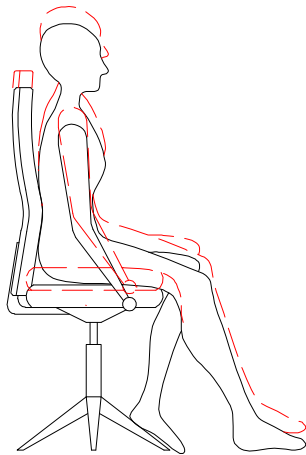

Thomas Montgomery Ltd M14 Task Chair

Synchro Back and Seat Angle Adjustment
Front left hand paddle
Lift front left paddle up to unlock, push down to lock, Lockable in 6 positions with antikickback facility

Seat Height Adjustment
Front right hand paddle
Lift paddle up whilst lifting weight out of seat to raise
Lift paddle whilst seated to lower height

Seat Slide Adjustment
Front right hand button
Push and hold button in to slide seat forward, release to lock
To reset push and hold button in to return seat

Synchro Tilt Tension Adjustment
Front right hand handle
Pull handle out, wind clockwise to increase weight tension, anticlockwise to reduce.

Back Height Adjustment
Rear right hand button underneath backrest
Push button up whilst raising back height, release to lock
Repeat process to lower back