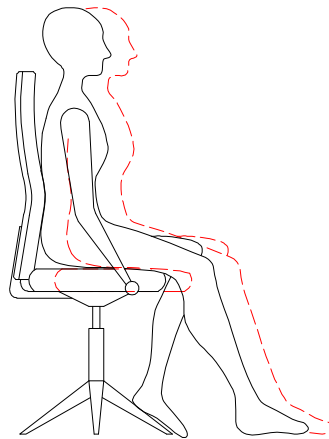

Thomas Montgomery Ltd M14 Task Chair

Synchro Back and Seat Angle Adjustment
Front left hand paddle
Lift front left paddle up to unlock, push down to lock, Lockable in 6 positions with antikickback facility

Seat Height Adjustment
Front right hand paddle
Lift paddle up whilst lifting weight out of seat to raise
Lift paddle whilst seated to lower height

Seat Slide Adjustment
Front right hand button
Push and hold button in to slide seat forward, release to lock
To reset push and hold button in to return seat

Synchro Tilt Tension Adjustment
Front right hand handle
Pull handle out, wind clockwise to increase weight tension, anticlockwise to reduce.

Back Height Adjustment
Rear right hand button underneath backrest
Push button up whilst raising back height, release to lock
Repeat process to lower back