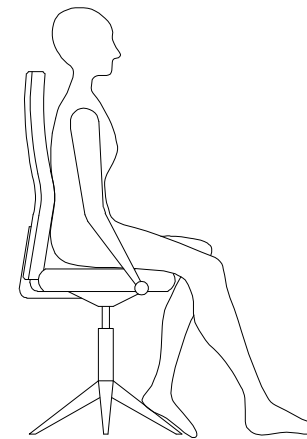

Thomas Montgomery Ltd M14 Task Chair

Synchro Back and Seat Angle Adjustment
Front left hand paddle
Lift front left paddle up to unlock, push down to lock, Lockable in 6 positions with antikickback facility

Seat Height Adjustment
Front right hand paddle
Lift paddle up whilst lifting weight out of seat to raise
Lift paddle whilst seated to lower height

Seat Slide Adjustment
Front right hand button
Push and hold button in to slide seat forward, release to lock
To reset push and hold button in to return seat

Synchro Tilt Tension Adjustment
Front right hand handle
Pull handle out, wind clockwise to increase weight tension, anticlockwise to reduce.

Back Height Adjustment
Rear right hand button underneath backrest
Push button up whilst raising back height, release to lock
Repeat process to lower back