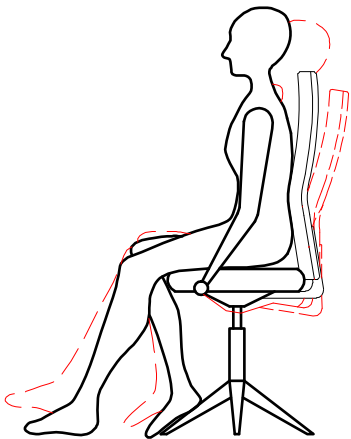

Thomas Montgomery Ltd M14 Task Chair

Synchro Back and Seat Angle Adjustment
Front left hand paddle
Lift front left paddle up to unlock, push down to lock, Lockable in 6 positions with antikickback facility

Seat Height Adjustment
Front right hand paddle
Lift paddle up whilst lifting weight out of seat to raise
Lift paddle whilst seated to lower height

Seat Slide Adjustment
Front right hand button
Push and hold button in to slide seat forward, release to lock
To reset push and hold button in to return seat

Synchro Tilt Tension Adjustment
Front right hand handle
Pull handle out, wind clockwise to increase weight tension, anticlockwise to reduce.

Back Height Adjustment
Rear right hand button underneath backrest
Push button up whilst raising back height, release to lock
Repeat process to lower back