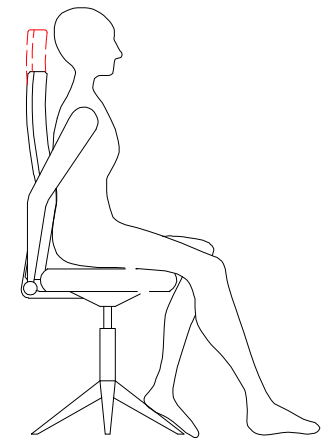

Thomas Montgomery Ltd M14 Task Chair

Synchro Back and Seat Angle Adjustment
Front left hand paddle
Lift front left paddle up to unlock, push down to lock, Lockable in 6 positions with antikickback facility

Seat Height Adjustment
Front right hand paddle
Lift paddle up whilst lifting weight out of seat to raise
Lift paddle whilst seated to lower height

Seat Slide Adjustment
Front right hand button
Push and hold button in to slide seat forward, release to lock
To reset push and hold button in to return seat

Synchro Tilt Tension Adjustment
Front right hand handle
Pull handle out, wind clockwise to increase weight tension, anticlockwise to reduce.

Back Height Adjustment
Rear right hand button underneath backrest
Push button up whilst raising back height, release to lock
Repeat process to lower back