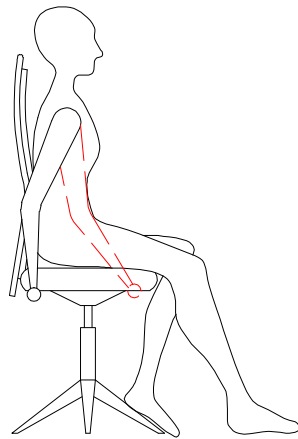

## **Synchro Seat and Back Angle Adjustment**

Front left hand paddle  
Lift paddle up to unlock, push down to lock,  
Lockable in 6 positions with antikickback facility

## **Synchro Tilt Tension Adjustment**

Front right hand handle  
Pull handle out, wind clockwise to increase weight tension, anticlockwise to reduce.

## **Seat Height Adjustment**

Front right hand paddle  
Lift paddle up whilst lifting weight out of seat to raise  
Lift paddle whilst seated to lower height

## **Back Height Adjustment**

Provided by ratchet mechanism,  
Lift up to adjust. Lift back to top position and drop to reset.