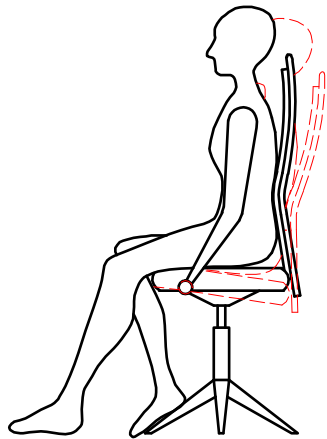

## **Synchro Seat and Back Angle Adjustment**

Front left hand paddle  
Lift paddle up to unlock, push down to lock,  
Lockable in 6 positions with antikickback facility

## **Synchro Tilt Tension Adjustment**

Front right hand handle  
Pull handle out, wind clockwise to increase weight tension, anticlockwise to reduce.

## **Seat Height Adjustment**

Front right hand paddle  
Lift paddle up whilst lifting weight out of seat to raise  
Lift paddle whilst seated to lower height

## **Back Height Adjustment**

Provided by ratchet mechanism,  
Lift up to adjust. Lift back to top position and drop to reset.