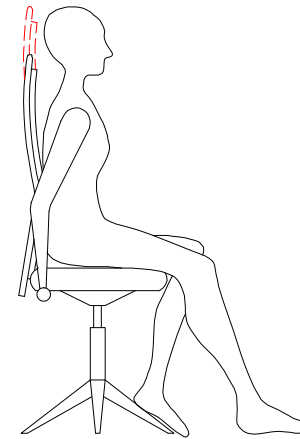

## **Synchro Seat and Back Angle Adjustment**

Front left hand paddle  
Lift paddle up to unlock, push down to lock,  
Lockable in 6 positions with antikickback facility

## **Synchro Tilt Tension Adjustment**

Front right hand handle  
Pull handle out, wind clockwise to increase weight tension, anticlockwise to reduce.

## **Seat Height Adjustment**

Front right hand paddle  
Lift paddle up whilst lifting weight out of seat to raise  
Lift paddle whilst seated to lower height

## **Back Height Adjustment**

Provided by ratchet mechanism,  
Lift up to adjust. Lift back to top position and drop to reset.