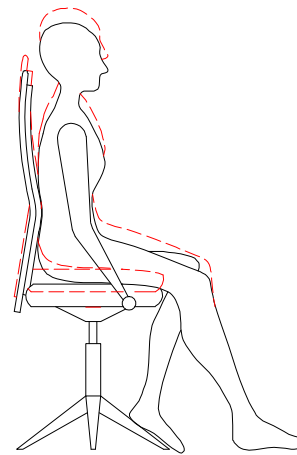

## **Synchro Seat and Back Angle Adjustment**

Front left hand paddle  
Lift paddle up to unlock, push down to lock,  
Lockable in 6 positions with antikickback facility

## **Synchro Tilt Tension Adjustment**

Front right hand handle  
Pull handle out, wind clockwise to increase weight tension, anticlockwise to reduce.

## **Seat Height Adjustment**

Front right hand paddle  
Lift paddle up whilst lifting weight out of seat to raise  
Lift paddle whilst seated to lower height

## **Back Height Adjustment**

Provided by ratchet mechanism,  
Lift up to adjust. Lift back to top position and drop to reset.